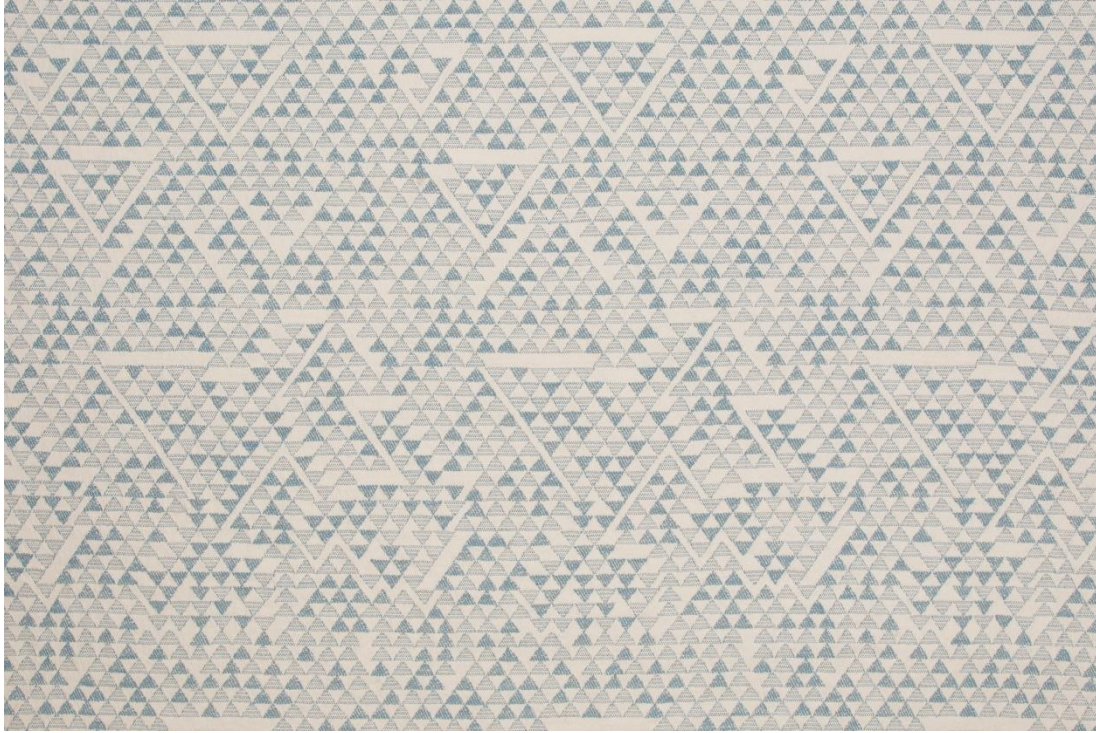

Christopher Farr | cloth

Camino Real Technical Sheet

Camino Real Denim

Composition	89% LI 11% PAN
Width	129 CM
Martindale	55,000 Rubs
Roll Length	Max size 25M rolls (sold by linear metre)
Weight	567 g/m ²
Minimum order	1 Metre
FR Rating	Supplied untreated and untested (Our treatment centre recommends the following to pass UK Domestic Upholstery standards or Contract Crib 5: APNTREAT double treatment of FR Backcoating + FR lamination)
Maintenance	
Commodity Code	5309290000
Country of Origin	Belgium